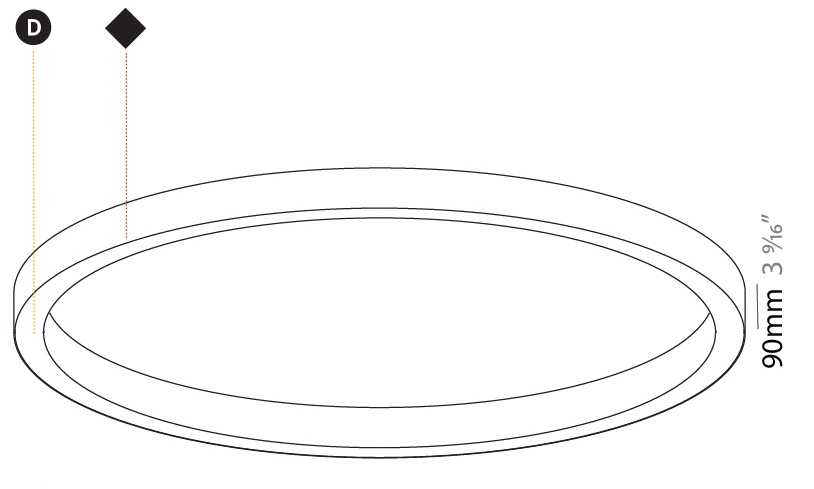

1. To build a product code in our configurator select the specify button on the base model # product page
2. To build a manual product code on this datasheet choose from the options listed below in blue font and add the suffix to the base model #

GENERAL

Series: Glorious
Subseries: Glorious Slim
Brand: Prolicht
Division: Architectural
Mounting Type: Surface
Mounting Location: Ceiling
Subcategory: Ambient

PHYSICAL

Shape: Round
Diameter (mm): 1550
Diameter (in): 61
Height (mm): 90
Height (in): 3 9/16
Light Distribution: Direct
Weight (kg): 13.709
Weight (lbs): 30.16
Diffuser: PMMA - Opal or Micro-Prism
Fixture Finish: SSR / BKV / CWI / CRY / HAB / LAG / UFT / ITA / RUA / RUR / MIC / FTG / MYG / TWT / LOD / PUS / FRO / FUP / KIA / POP / BLS / SPG / MEY / GOH / GUM / CHC / COM / ABZ / JAG / OBR / MOS / ROR
Fixture Material: Aluminum

ELECTRICAL

Lamp Type: LED (Zhaga Standard)
Input Wattage (W): 112
Total Output Wattage (W): 96
Dimming: Tri-Mode (Non-Dimming and Phase Dimming (120Vac only) and 0-10V Dimming)
Driver Included: Yes
Driver Location: Integrated
Driver Type: Constant Current - Universal
Driver Class: Class 2
Input Voltage (V): 120 - 277
Constant Current (MA): 350

LED

Color Temperature (°K): 3000 / 3500 / 4000
Max. Delivered Lumen (lm): 13580 / 13857 / 14140
CRI: >80 CRI
Efficiency (%): 88.4
Lamp Life (hrs): 50000

OPTICAL

RATINGS AND CERTIFICATIONS

Certified By: Certified for North American Standards
IP rating: IP20

Ø 1420mm 55 7/8"

Ø 1550mm 61 "