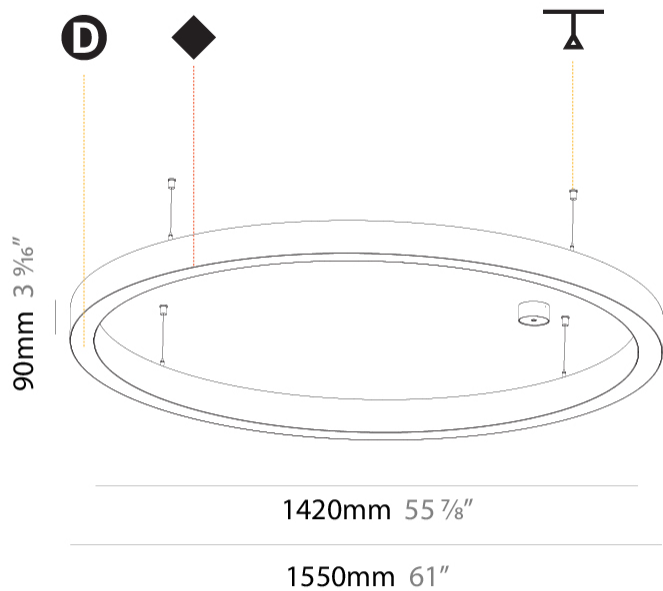

GENERAL

Series: Glorious
Subseries: Glorious Slim
Brand: Prolicht
Division: Architectural
Mounting Type: Suspension
Mounting Location: Ceiling
Subcategory: Ambient

PHYSICAL

Shape: Round
Diameter (mm): 1550
Diameter (in): 61
Depth (mm): 90
Depth (in): 3 ⁹/₁₆
Max. Overall Height (mm): 2090
Max. Overall Height (in): 82 ⁵/₁₆
Light Distribution: Direct
Weight (kg): 14.447
Weight (lbs): 31.78
Diffuser: PMMA - Opal or Micro-Prism
Fixture Finish: SSR / BKV / CWI / CRY / HAB / LAG / UFT / ITA / RUA / RUR / MIC / FTG / MYG / TWT / LOD / PUS / FRO / FUP / KIA / POP / BLS / SPG / MEY / GOH / GUM / CHC / COM / ABZ / JAG / OBR / MOS / ROR
Fixture Material: Aluminum
Cable Details: 2000mm or 6000mm Transparent Cable

ELECTRICAL

Lamp Type: LED (Zhaga Standard)
Input Wattage (W): 112
Total Output Wattage (W): 96
Dimming: Tri-Mode (Non-Dimming and Phase Dimming (120Vac only) and 0-10V Dimming)
Driver Included: Yes
Driver Location: Integrated
Driver Type: Constant Current - Universal
Driver Class: Class 2
Input Voltage (V): 120 - 277
Constant Current (MA): 350

LED

Color Temperature (°K): 3000 / 3500 / 4000
Max. Delivered Lumen (lm): 13580 / 13857 / 14140
CRI: >80 CRI
Efficiency (%): 88
Lamp Life (hrs): 50000

OPTICAL

RATINGS AND CERTIFICATIONS

Certified By: Certified for North American Standards
IP rating: IP20